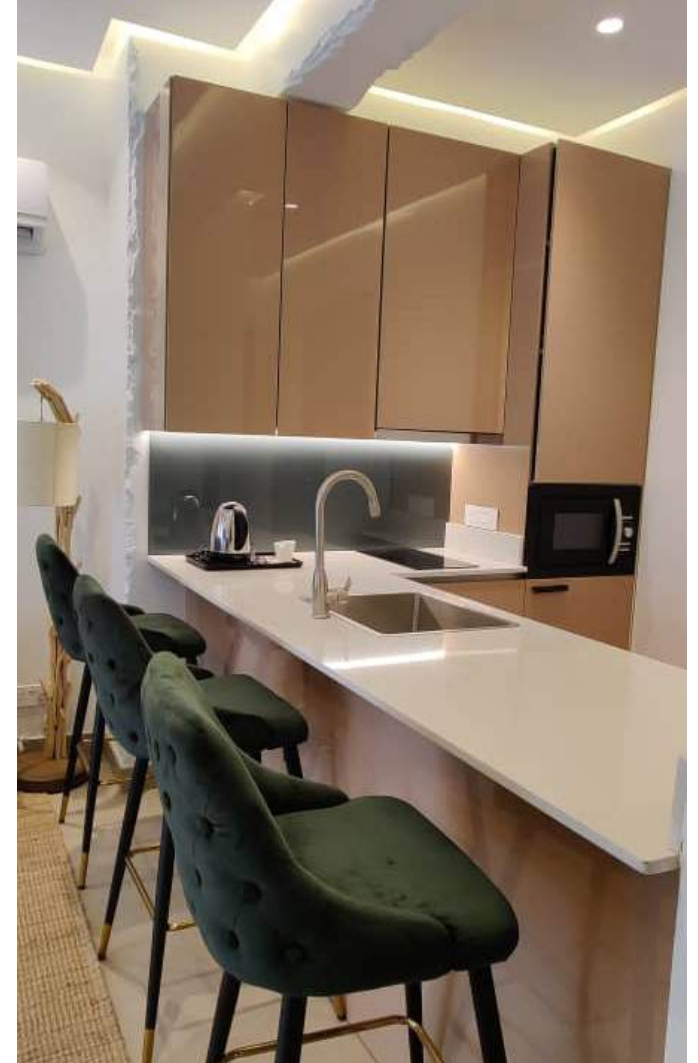

# RECENT WORKS

**MATRIX**

DESIGN & WORKS

OFFICE . WARDROBES . KITCHENS

---

12 Miracle Avenue, Off Ogombo Road, Lagos  
Website: [www.matrixdesignworks.com](http://www.matrixdesignworks.com)  
Email: [contact@matrixdesignworks.com](mailto:contact@matrixdesignworks.com)  
Phone: 0803 30 9171, 0811 605 6056