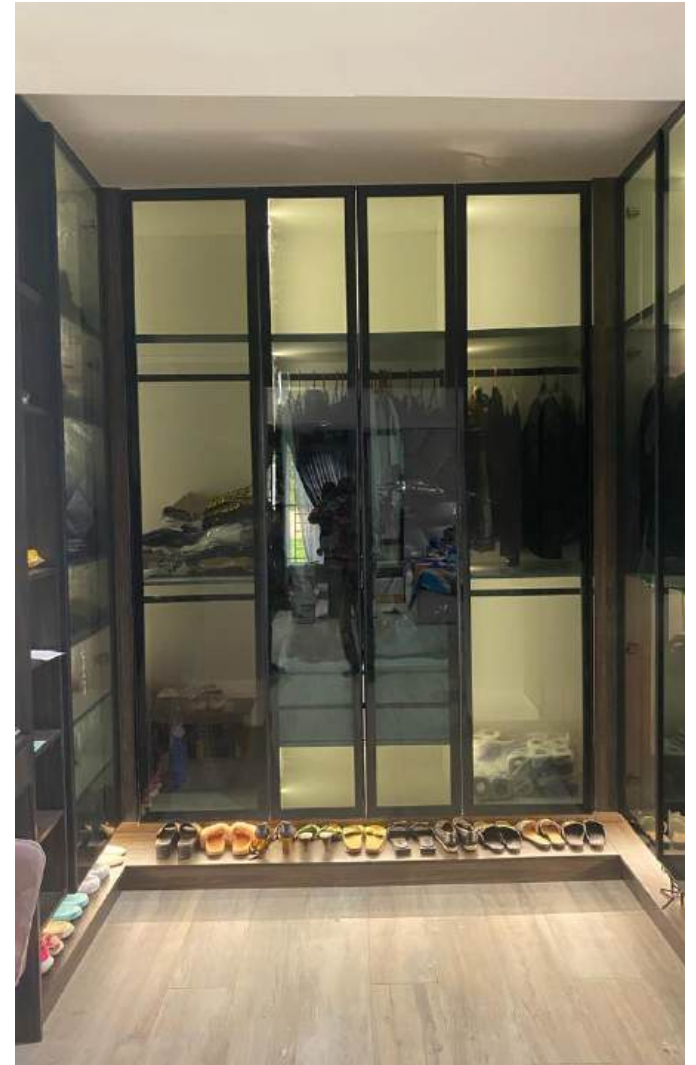

# RECENT WORKS

**MATRIX**

DESIGN & WORKS

OFFICE . WARDROBES . KITCHENS

---

12 Miracle Avenue, Off Ogombo Road, Lagos  
Website: [www.matrixdesignworks.com](http://www.matrixdesignworks.com)  
Email: [contact@matrixdesignworks.com](mailto:contact@matrixdesignworks.com)  
Phone: 0803 30 9171, 0811 605 6056