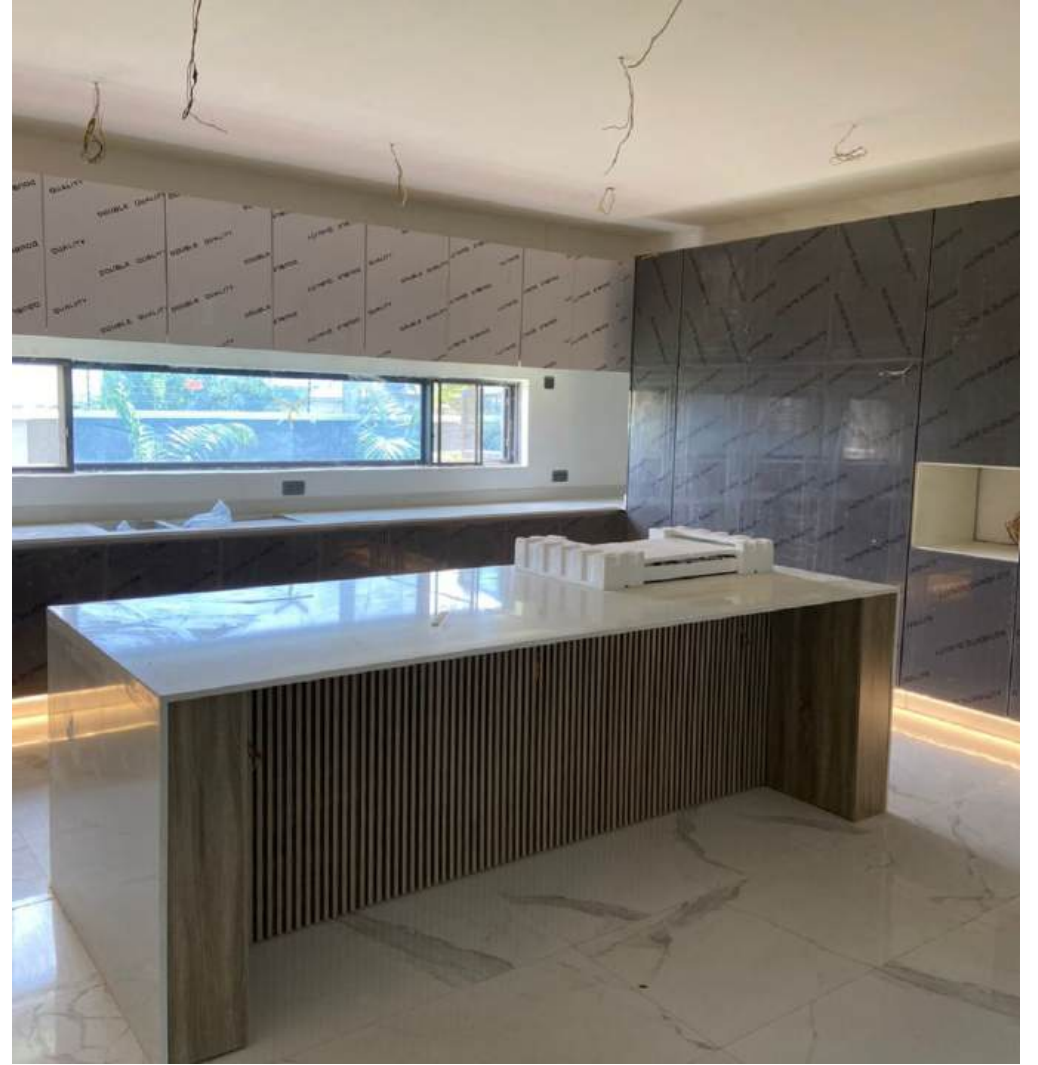

# RECENT WORKS

**MATRIX**

DESIGN & WORKS

OFFICE . WARDROBES . KITCHENS

---

12 Miracle Avenue, Off Ogombo Road, Lagos  
Website: [www.matrixdesignworks.com](http://www.matrixdesignworks.com)  
Email: [contact@matrixdesignworks.com](mailto:contact@matrixdesignworks.com)  
Phone: 0803 30 9171, 0811 605 6056