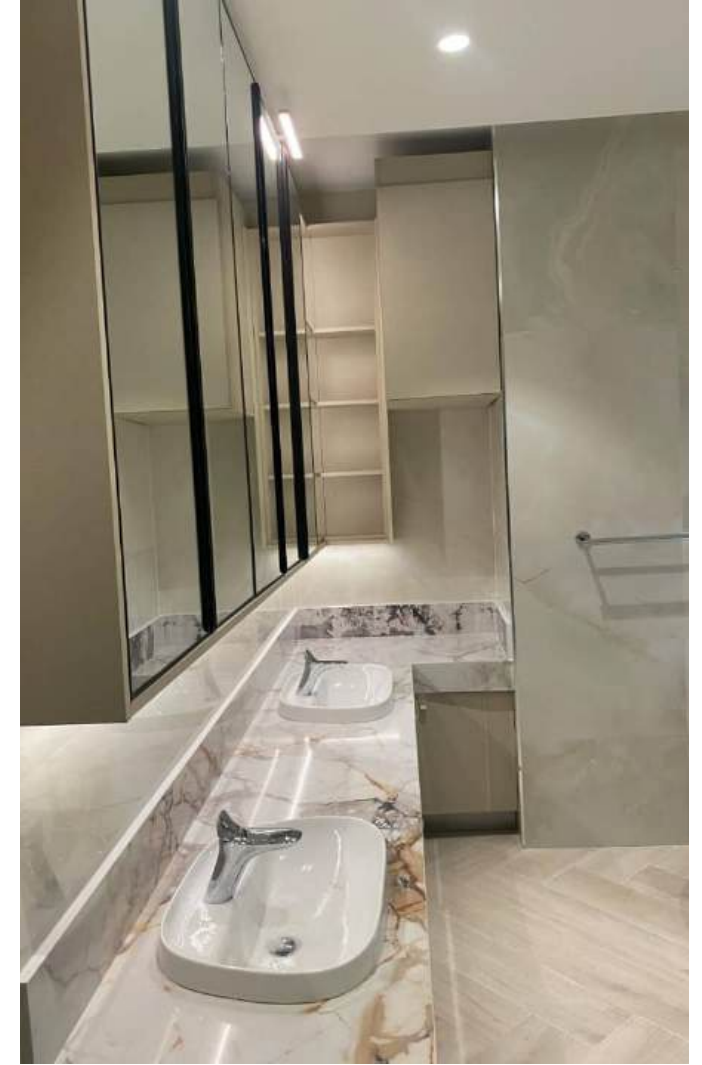

# RECENT WORKS

**MATRIX**

DESIGN & WORKS

OFFICE . WARDROBES . KITCHENS

---

12 Miracle Avenue, Off Ogombo Road, Lagos  
Website: [www.matrixdesignworks.com](http://www.matrixdesignworks.com)  
Email: [contact@matrixdesignworks.com](mailto:contact@matrixdesignworks.com)  
Phone: 0803 30 9171, 0811 605 6056